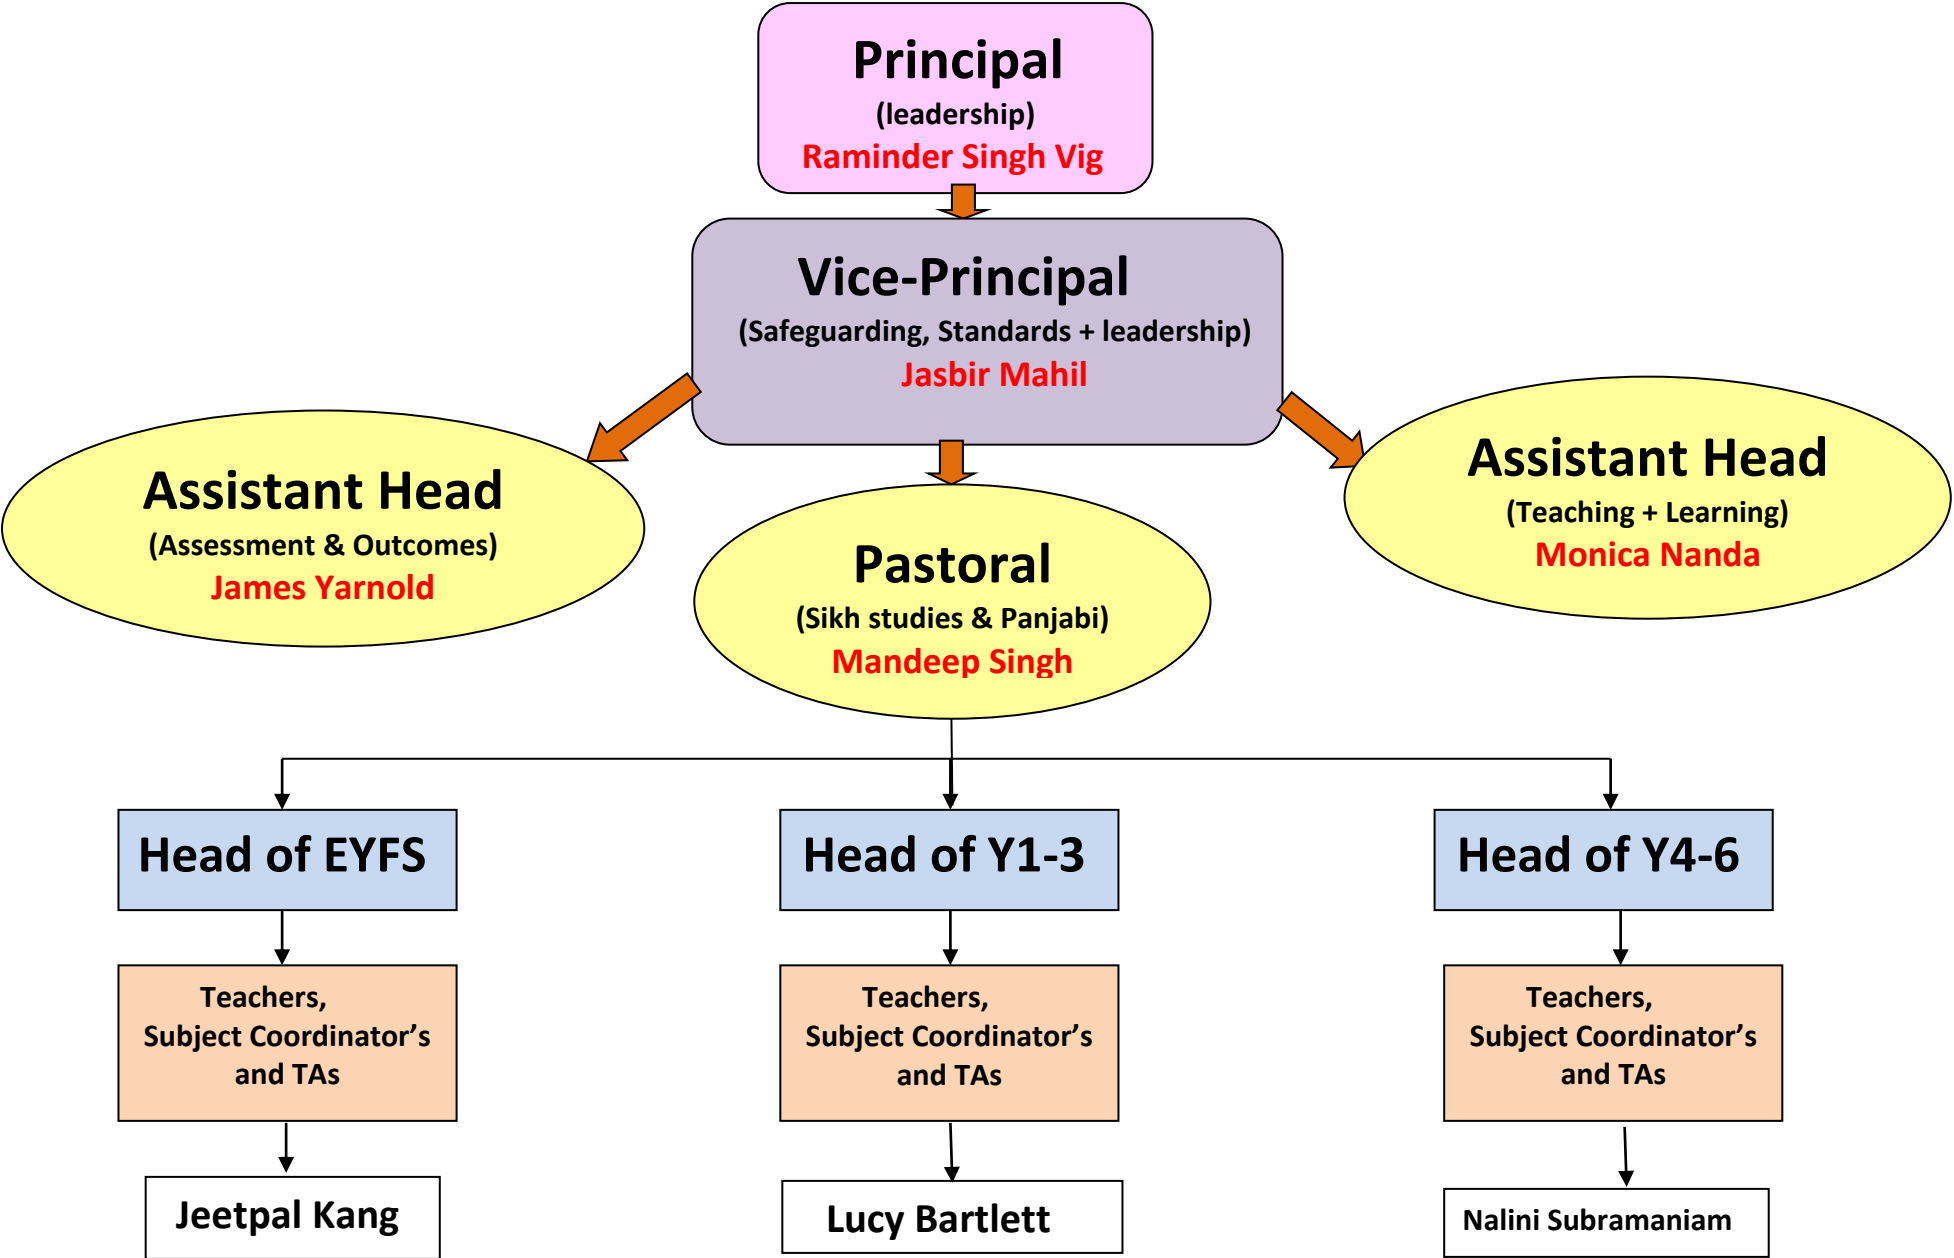

Teaching Staff Structure 2016-17

Teaching Staff list for 2016-17

Year Group	Teacher A	Teacher B
Nursery	Kavneet Birring	
Reception	Jeetpal Kang (EYFS Leader)	Priscilla Morgan (Enrichment co-ordinator)
Year 1	Shamras Clarke (Phonics, Maths & Intervention)	Mohinder Mahmi
Year 2	Lucy Bartlett (Lower KS leader Yrs 1-3 + Literacy)	Sukhvinder Singh Sembhi
Year 3	Marta Wiacek (PSHE & School Council)	Gurvinder jit Kaur Chahal
Year 4	Christa van Rooyen (ICT & Library)	Monica Bhogal (Humanities & RE Library Assistant)
Year 5	Nalini Subramaniam (Upper Key Stage Yrs 4-6 + Science)	Poonam Sandhu (DT & Art)
Year 6	Monica Nanda	James Yarnold (Assessment + Outcomes)